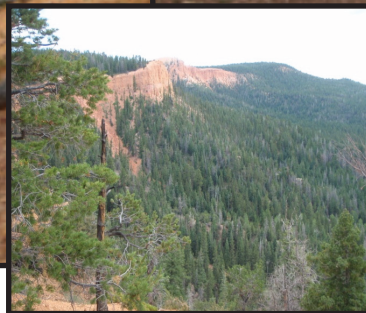

# Kings Creek Loop

Riders will ascend to a high mountain range providing great panoramic views.

## Skill Level - Intermediate

Riders will need to trailer their ATV's to Tropic Reservoir which is located 25 miles from Panguitch via US 89 and Scenic Highway 12 near Bryce Canyon National Park.

This is a shorter ride covering 20 miles which begins and ends at the Tropic Reservoir. Leaving the green meadows near Tropic Reservoir.