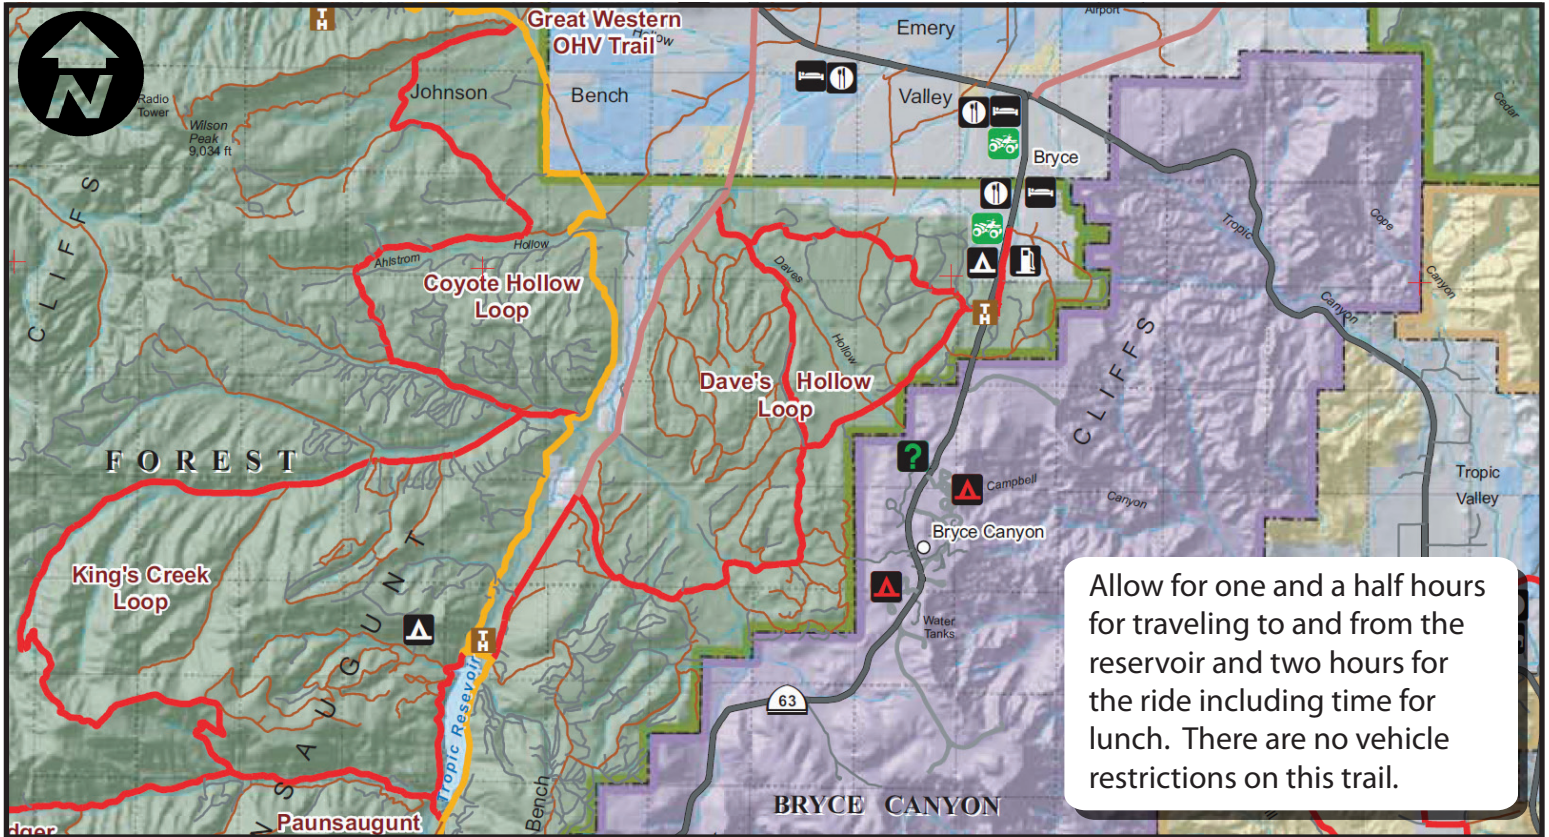

# Kings Creek Loop

Riders will ascend to a high mountain range providing great panoramic views.

## Skill Level - Intermediate

Riders will need to trailer their ATV's to Tropic Reservoir which is located 25 miles from Panguitch via US 89 and Scenic Highway 12 near Bryce Canyon National Park.

This is a shorter ride covering 20 miles which begins and ends at the Tropic Reservoir. Leaving the green meadows near Tropic Reservoir.

tread lightly!®

LEAVING A GOOD IMPRESSION